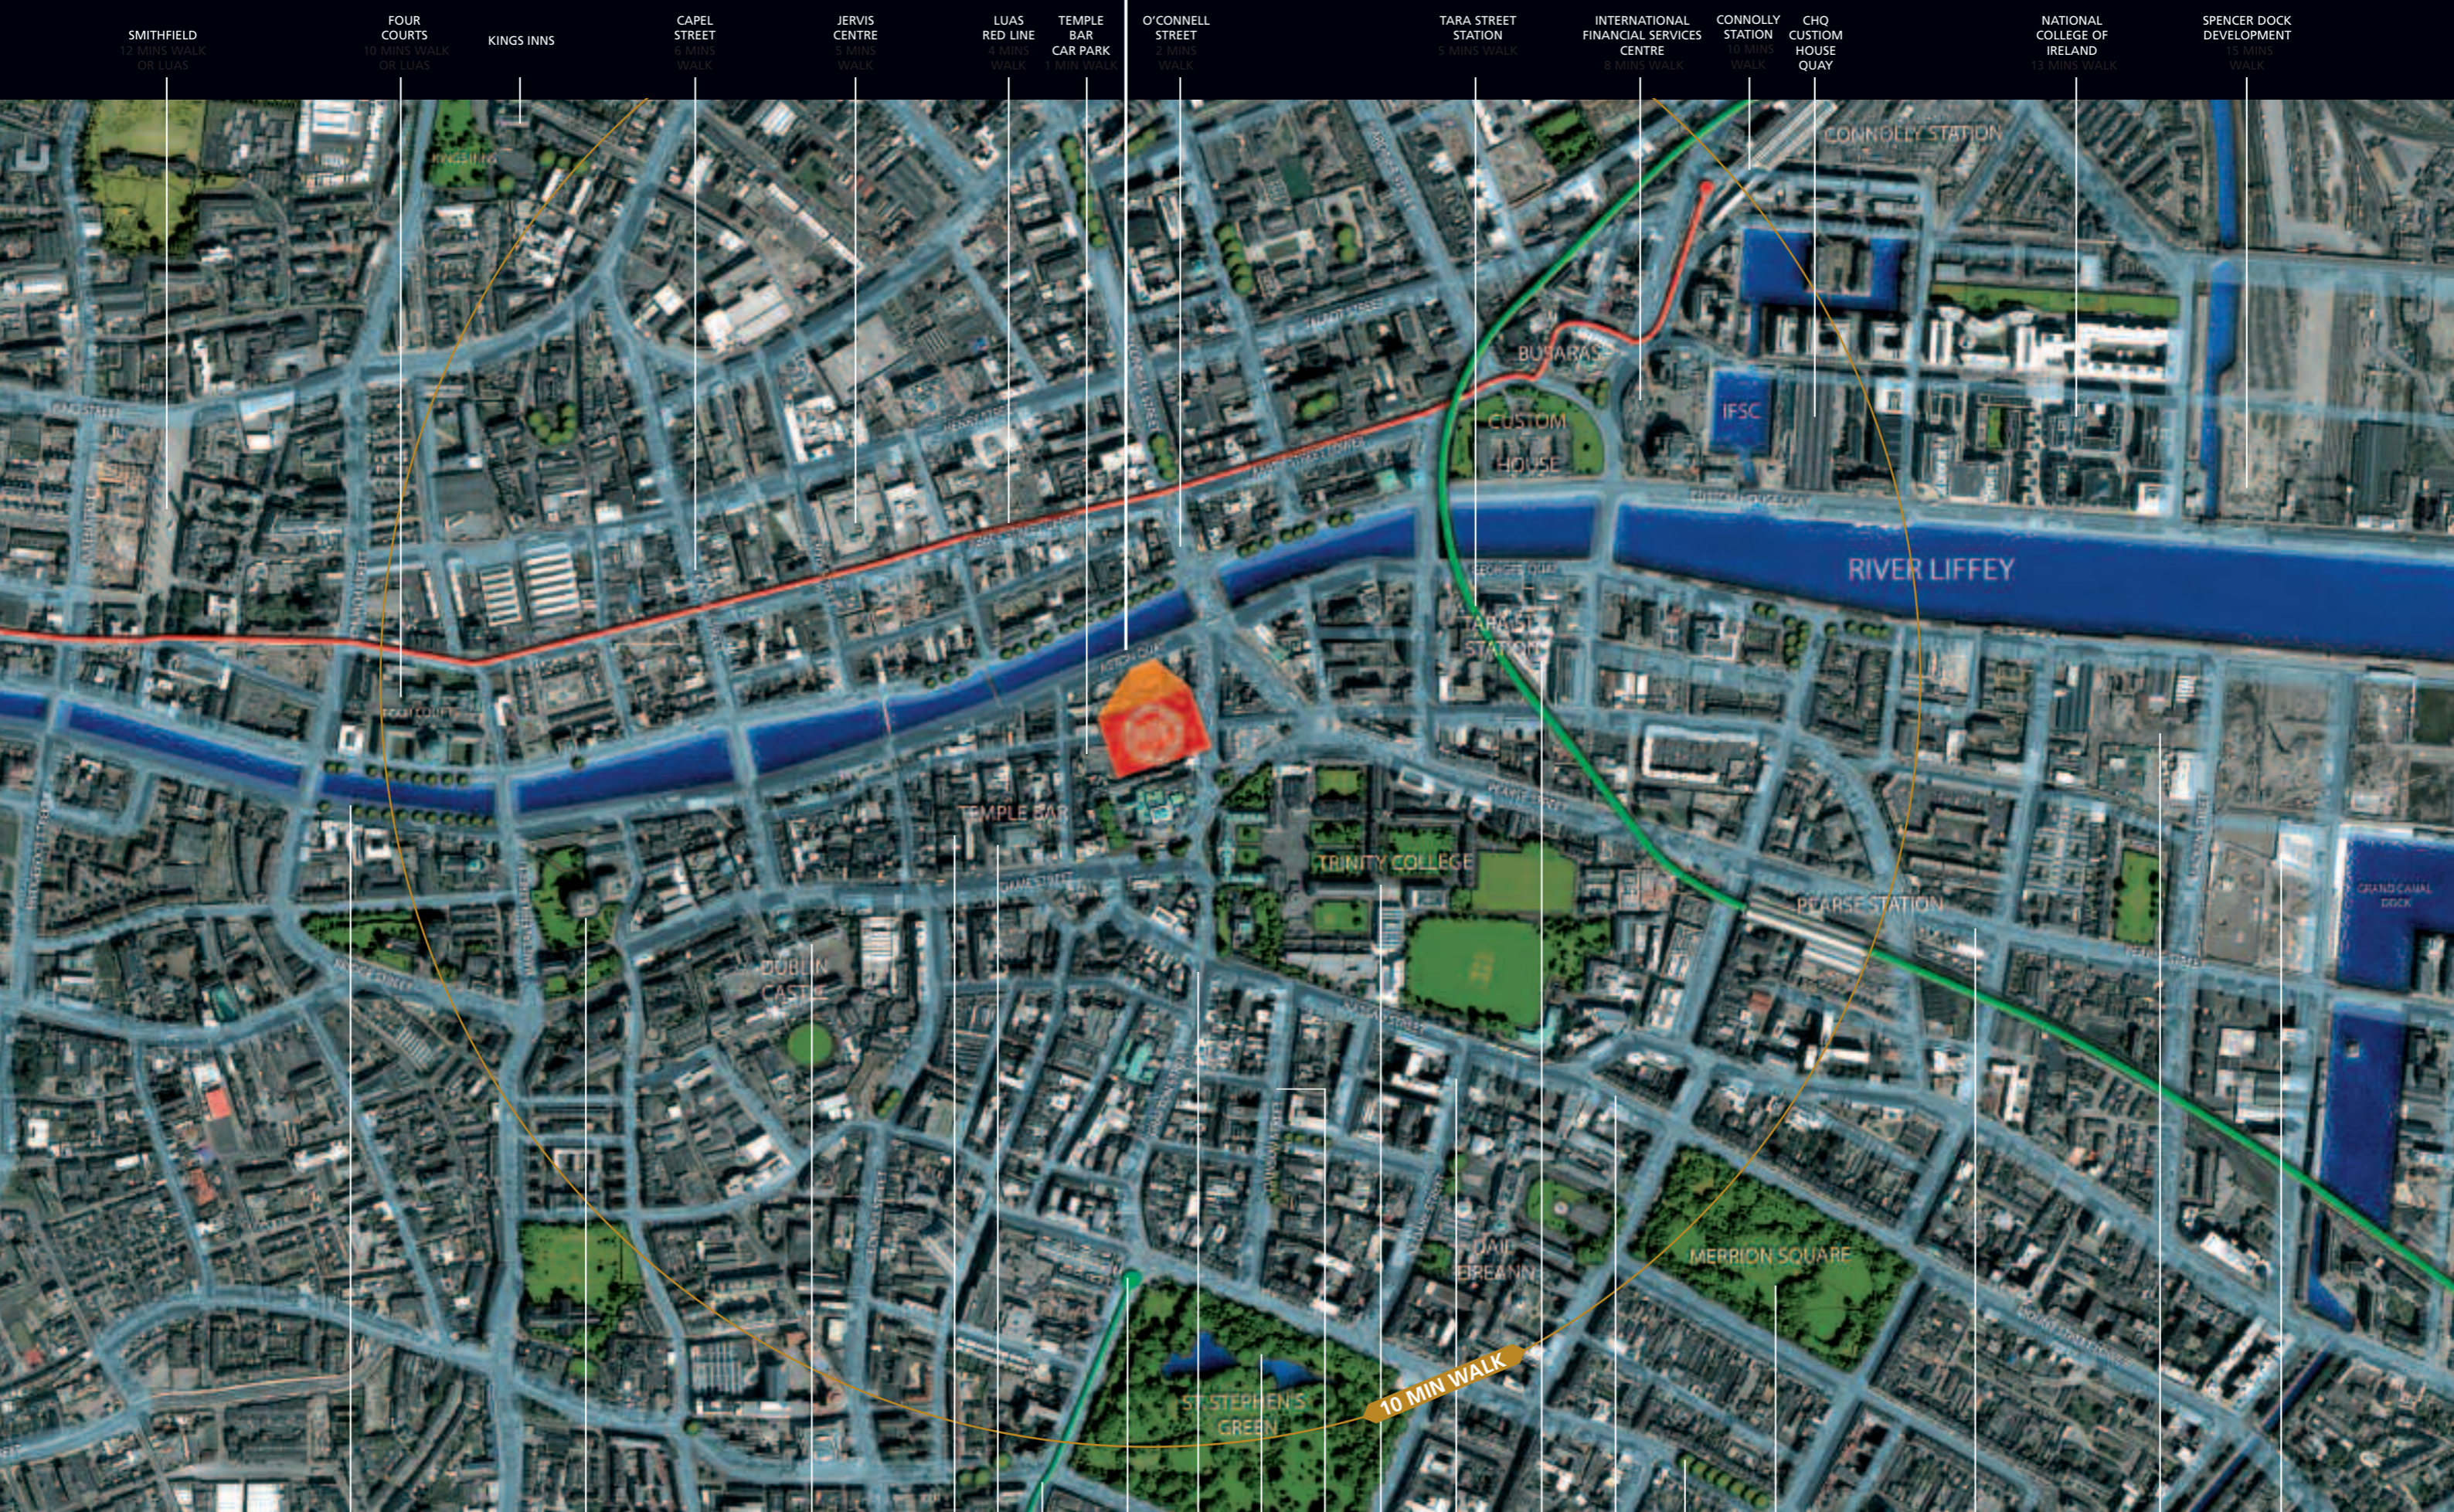

DART TIMES TO TARA STREET

SOUTHSIDE	NORTHSIDE
Howth	25 mins
Sutton	23 mins
Bayside	21 mins
Howth Jct	18 mins
Kilbarrack	17 mins
Raheny	15 mins
Harmonstown	13 mins
Killaster	10 mins
Clontarf	8 mins
Connolly	3 mins
Tara Street	0 mins
Pearse Street	2 mins
Grand Canal	4 mins
Landstown	6 mins
Sandymount	8 mins
Sydney Parade	10 mins
Boaterstown	12 mins
Blackrock	14 mins
Seapoint	16 mins
Salthill	18 mins
Dun Laoghaire	20 mins
Sandycove	22 mins
Glenageary	25 mins
Dalkey	28 mins
Killiney	32 mins
Shankill	34 mins
Bray	38 mins

GREEN LINE

Stephen's Green	1 mins
Charlemont	3 mins
Beechwood	5 mins
Cowper	8 mins
Milltown	10 mins
Milltown	13 mins
Witold's Arbour	14 mins
Dundrum	16 mins
Kilnacud	20 mins
Stillorgan	21 mins
Sandyford	22 mins

CRUNCH FITNESS PREMIER
TEMPLE BAR
ASTON PLACE, ASTON QUAY

- SMITHFIELD 12 MINS WALK OR LUAS
- FOUR COURTS 10 MINS WALK OR LUAS
- KINGS INNS
- CAPEL STREET 5 MINS WALK
- JERVIS CENTRE 5 MINS WALK
- LUAS RED LINE 4 MINS WALK
- TEMPLE BAR CAR PARK 1 MIN WALK
- O'CONNELL STREET 2 MINS WALK
- TARA STREET STATION 5 MINS WALK
- INTERNATIONAL FINANCIAL SERVICES CENTRE 8 MINS WALK
- CONNOLLY STATION 10 MINS WALK
- CHO CUSTOM HOUSE QUAY
- NATIONAL COLLEGE OF IRELAND 13 MINS WALK
- SPENCER DOCK DEVELOPMENT 15 MINS WALK

DUBLIN BUS TO CENTRE APPROX OFF PEAK TIMES

NORTHSIDE ROUTES	SOUTHSIDE ROUTES	
Sandyford	Rathfarnham	40 mins
Kinrossly	Templeogue	40 mins
Beaumont	Churchtown	40 mins
Attame	Terenure	40 mins
Raheny	Rathgar	30 mins
Whitehall	Milltown	25 mins
Killlexer	Rathmines	35 mins
Drumcondra	Ranelagh	20 mins
Phibsboro	Harold's Cross	25 mins
Finglas	Dolphin's Barn	25 mins
Blanchardstown	Greenhills	40 mins
Carpenter's	Walkinstown	30 mins
Castleknock	Clonsilla	50 mins
Lucan	Palmerstown	35 mins
Island Bridge	Inchicore	30 mins
	Chapelizod	28 mins
	Kilmainham	20 mins
	Shillelagh	35 mins
	Sandymount	25 mins
	Ballsbridge	13 mins